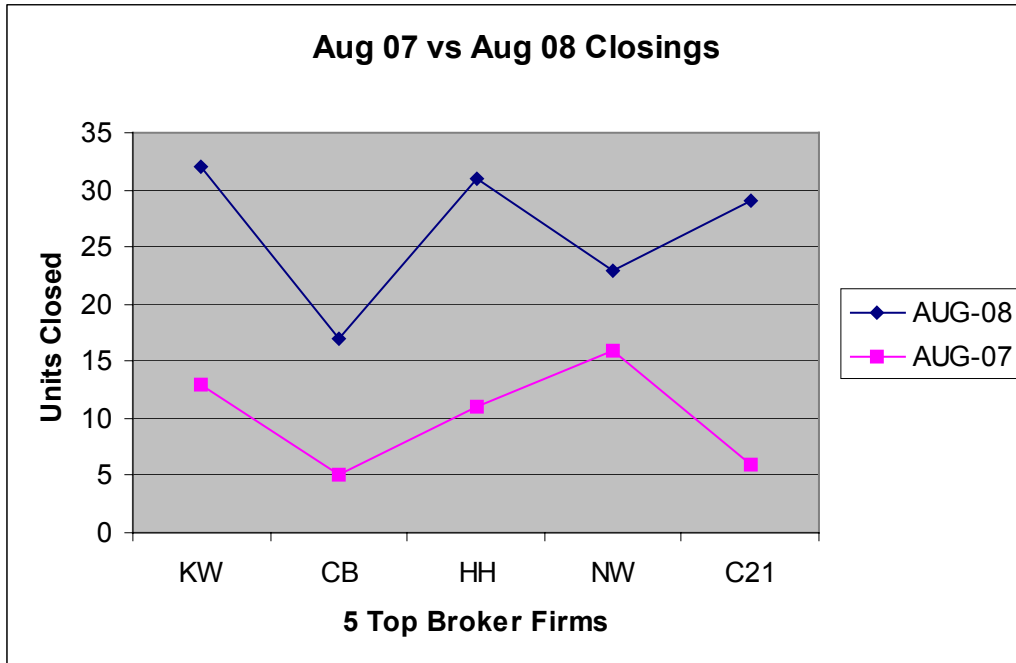

**CLOSED RESIDENTIAL SIDES
AUG 2008 vs AUG 2007**

WEST PENN MLS AREAS:

**E. Finley – Buffalo Twp – Claysville – Donegal Twp – Morris Twp – W. Middletown
W. Alexander – City Washington – Amwell Twp – Canton Twp – E. Washington Boro
Meadowlands – N. Franklin Twp – S. Strabane Twp – S. Franklin Twp
Peters Twp – North Strabane Twp – Finleyville – Nottingham Twp – Union Twp**

Top Five Office* Rankings

* Peters Township and Washington offices

Compiled from W. Penn Multi List data

**KELLER
WILLIAMS®**
Real Estate Professionals

190 Gallery Drive, McMurray, PA 15317
460 Washington Rd Ste 2, Washington, PA 15301