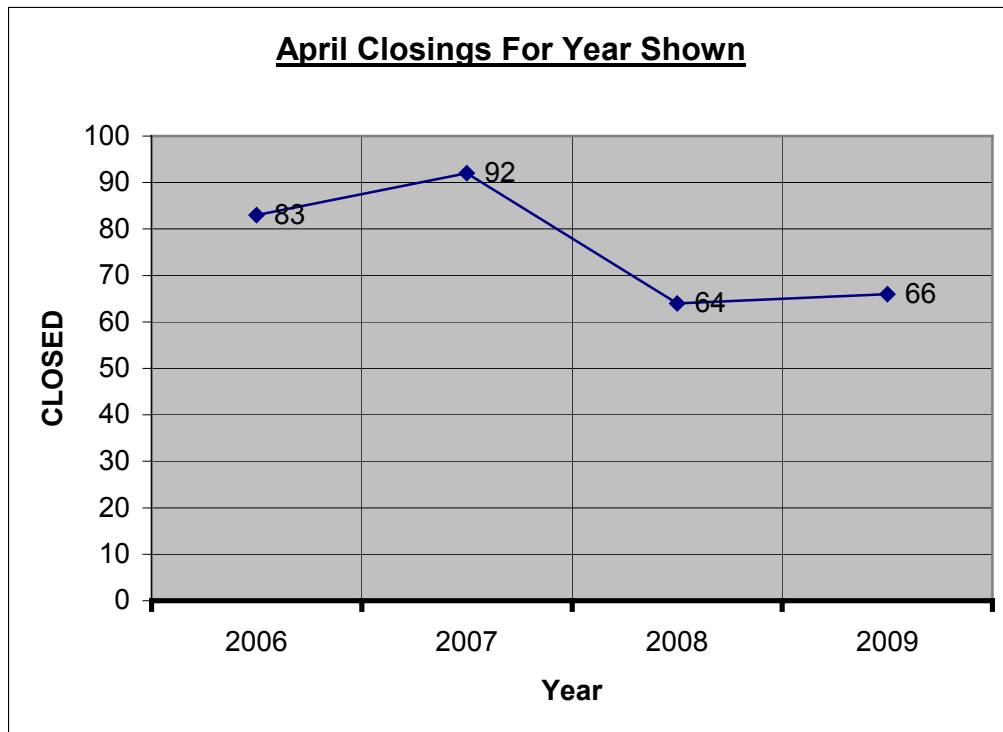

RES – TWN - CONDO

WEST PENN MLS AREAS:

Peters Twp – N Strabane Twp – Finleyville – Nottingham Twp – Union Twp
Cecil Twp, Canonsburg, Houston Boro, Chartiers Twp

Compiled from W. Penn Multi List data 5-16-09