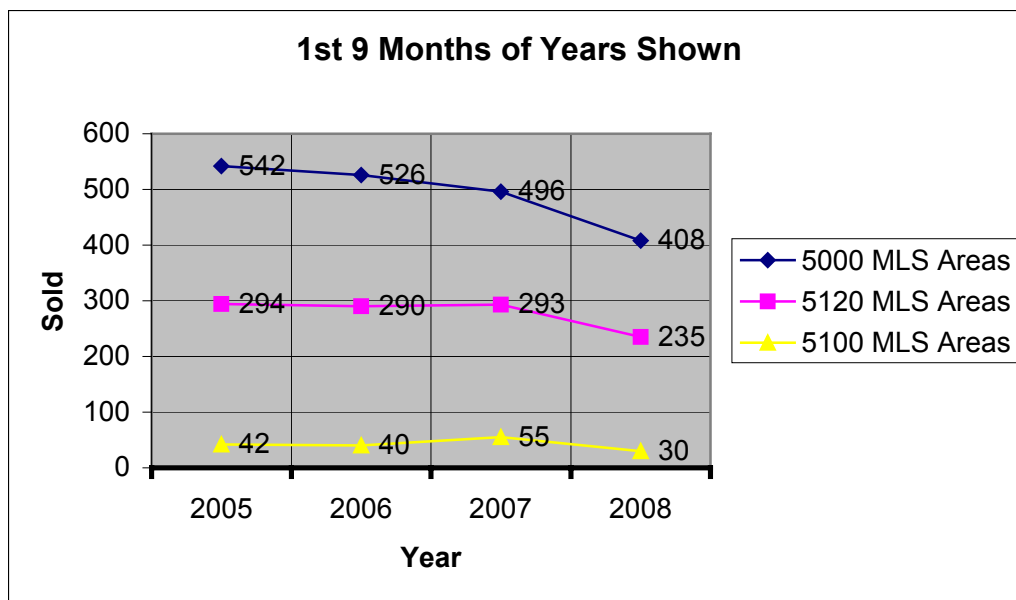

**CLOSED
RES – TWN - CONDO
3rd Quarter 2005-2008
IN WEST PENN MLS AREAS:
5000/5120/5100**

Compiled from W. Penn Multi List data

**KELLER
WILLIAMS**[®]
Real Estate Professionals
190 Gallery Drive, McMurray, PA 15317
460 Washington Rd Ste 2, Washington, PA 15301